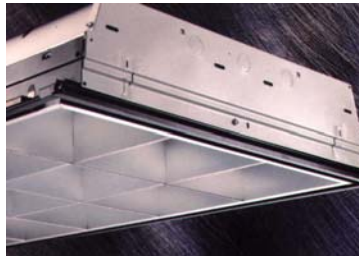

COOPER Lighting